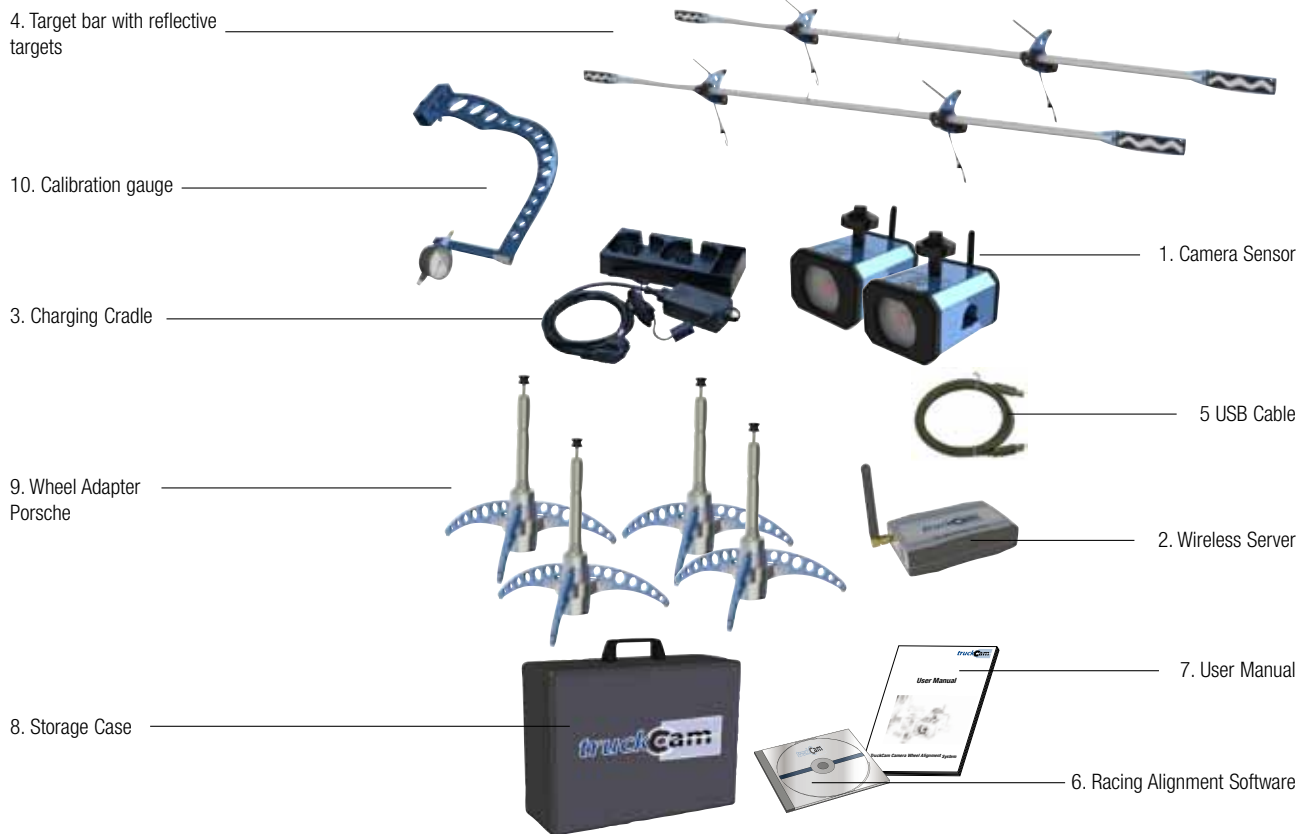

WheelCam Digital Racing Alignment System Porsche, TC-2120:

ITEM	PRODUCT	PRODUCT NUMBER	QTY
1.	Camera Sensor	TC-256	2
2.	Wireless Server	TC-305	1
3.	Charging Cradle	TC-395	1
4.	Target bar with reflective targets	TC-120	2
5.	USB Cable 1.8m	TC-361	1
6.	Racing Alignment Software	TC-727	1
7.	User Manual EN	19220	1
8.	Storage Case for Racing System parts	TC-518	1
9.	Wheel Adapter Porsche	TC-176	4
10.	Calibration gauge for TC-176	TC-823	1

WHEELCAM RACING ALIGNMENT
– THE RACING DIVISION OF
TRUCKCAM AB

HÖGMOSSEVÄGEN 3
SE-641 39 KATRINEHOLM SWEDEN
TEL: +46 (0)150 66 25 40
FAX: +46 (0)150 66 25 41
E-MAIL: INFO@TRUCKCAM.COM